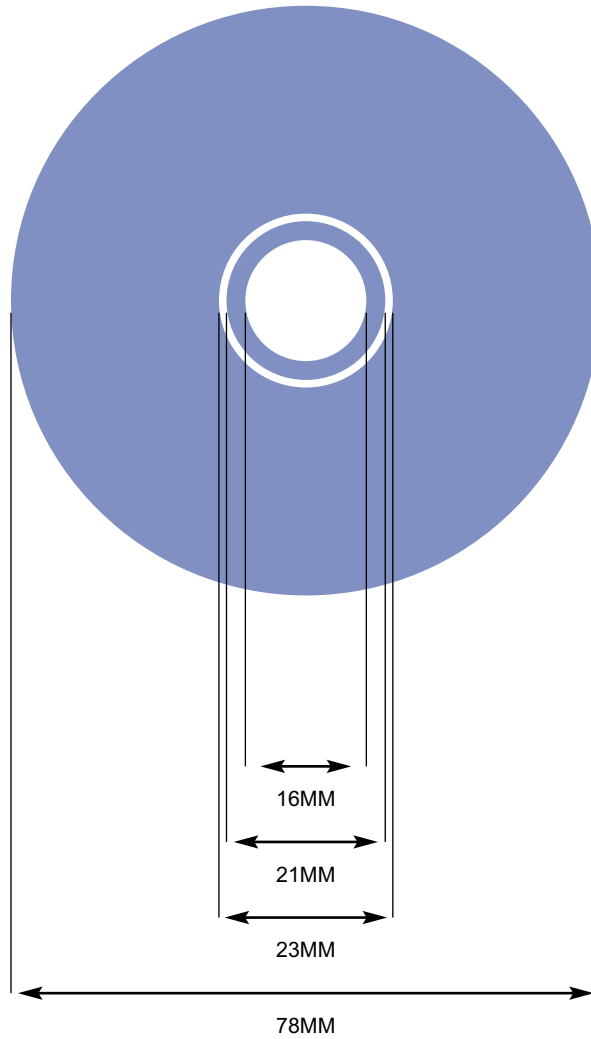

TEMPLATE 6 8CM ONBODY

For best results 4 colour process printing requires a white base film