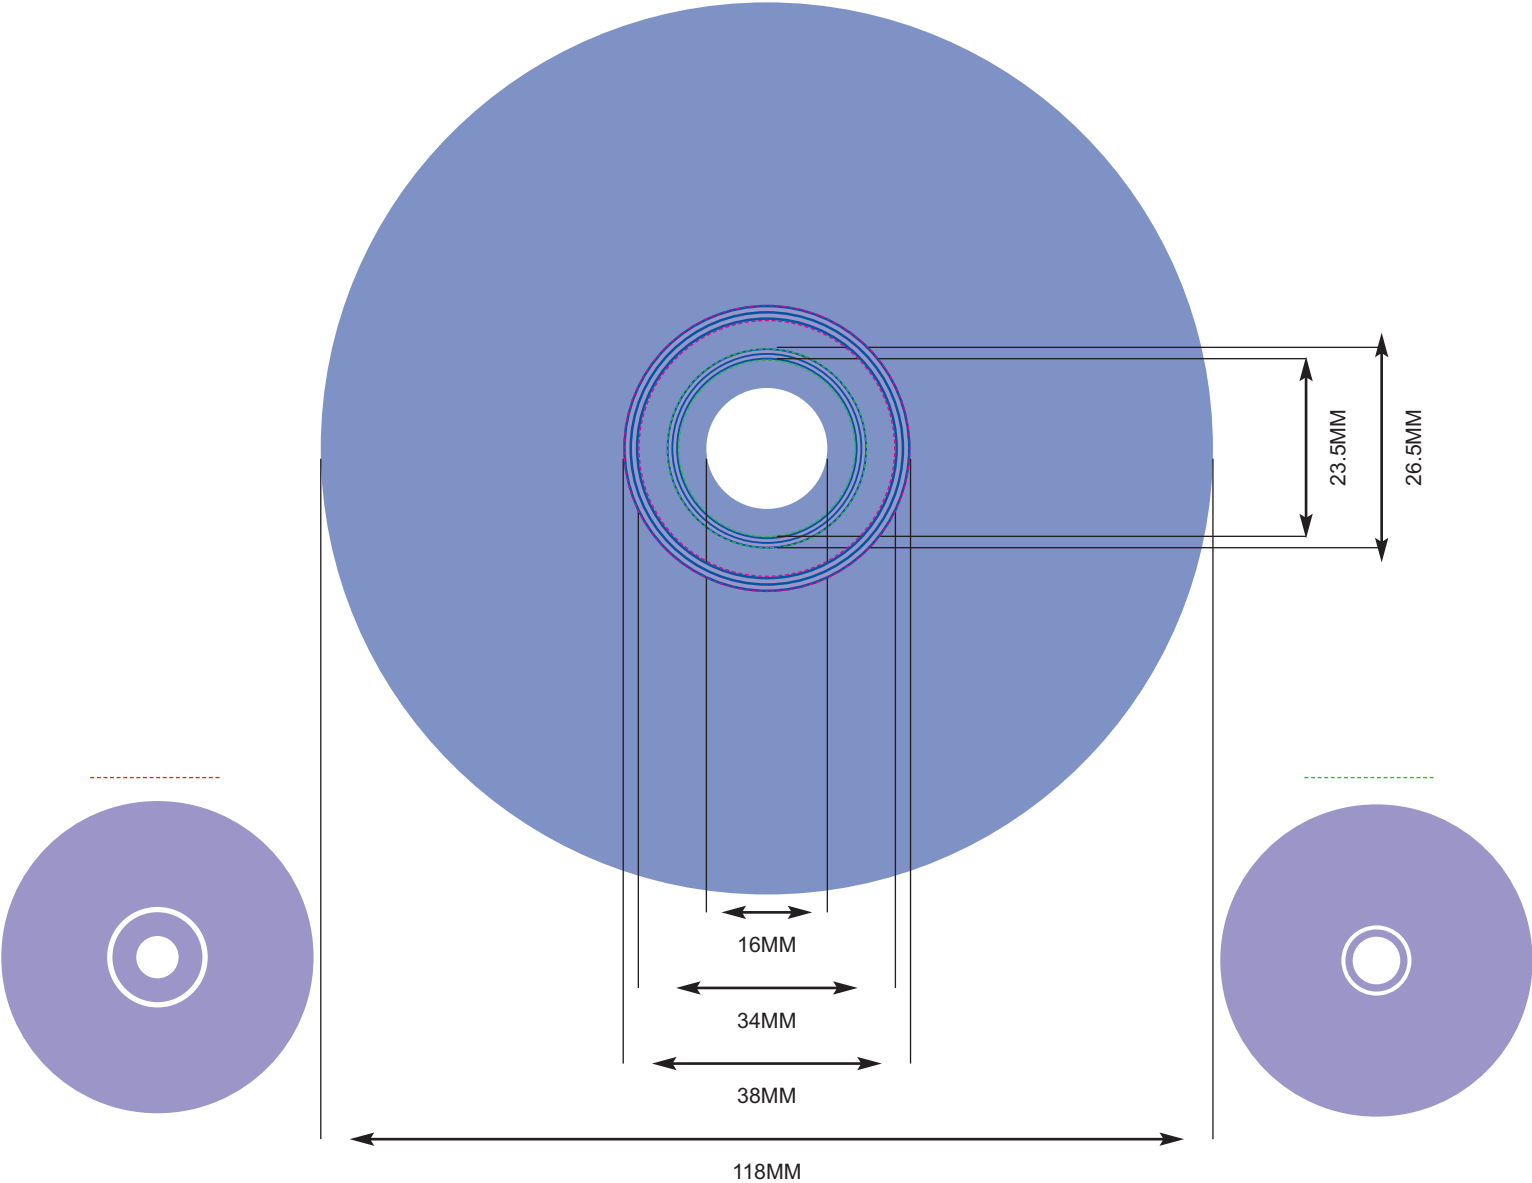

TEMPLATE1 CD ONBODY

- Illustrates where stacking ring falls depending on mould used.
- Text should not be placed over these areas, solid colours only.

For best results 4 colour process printing requires a white base film